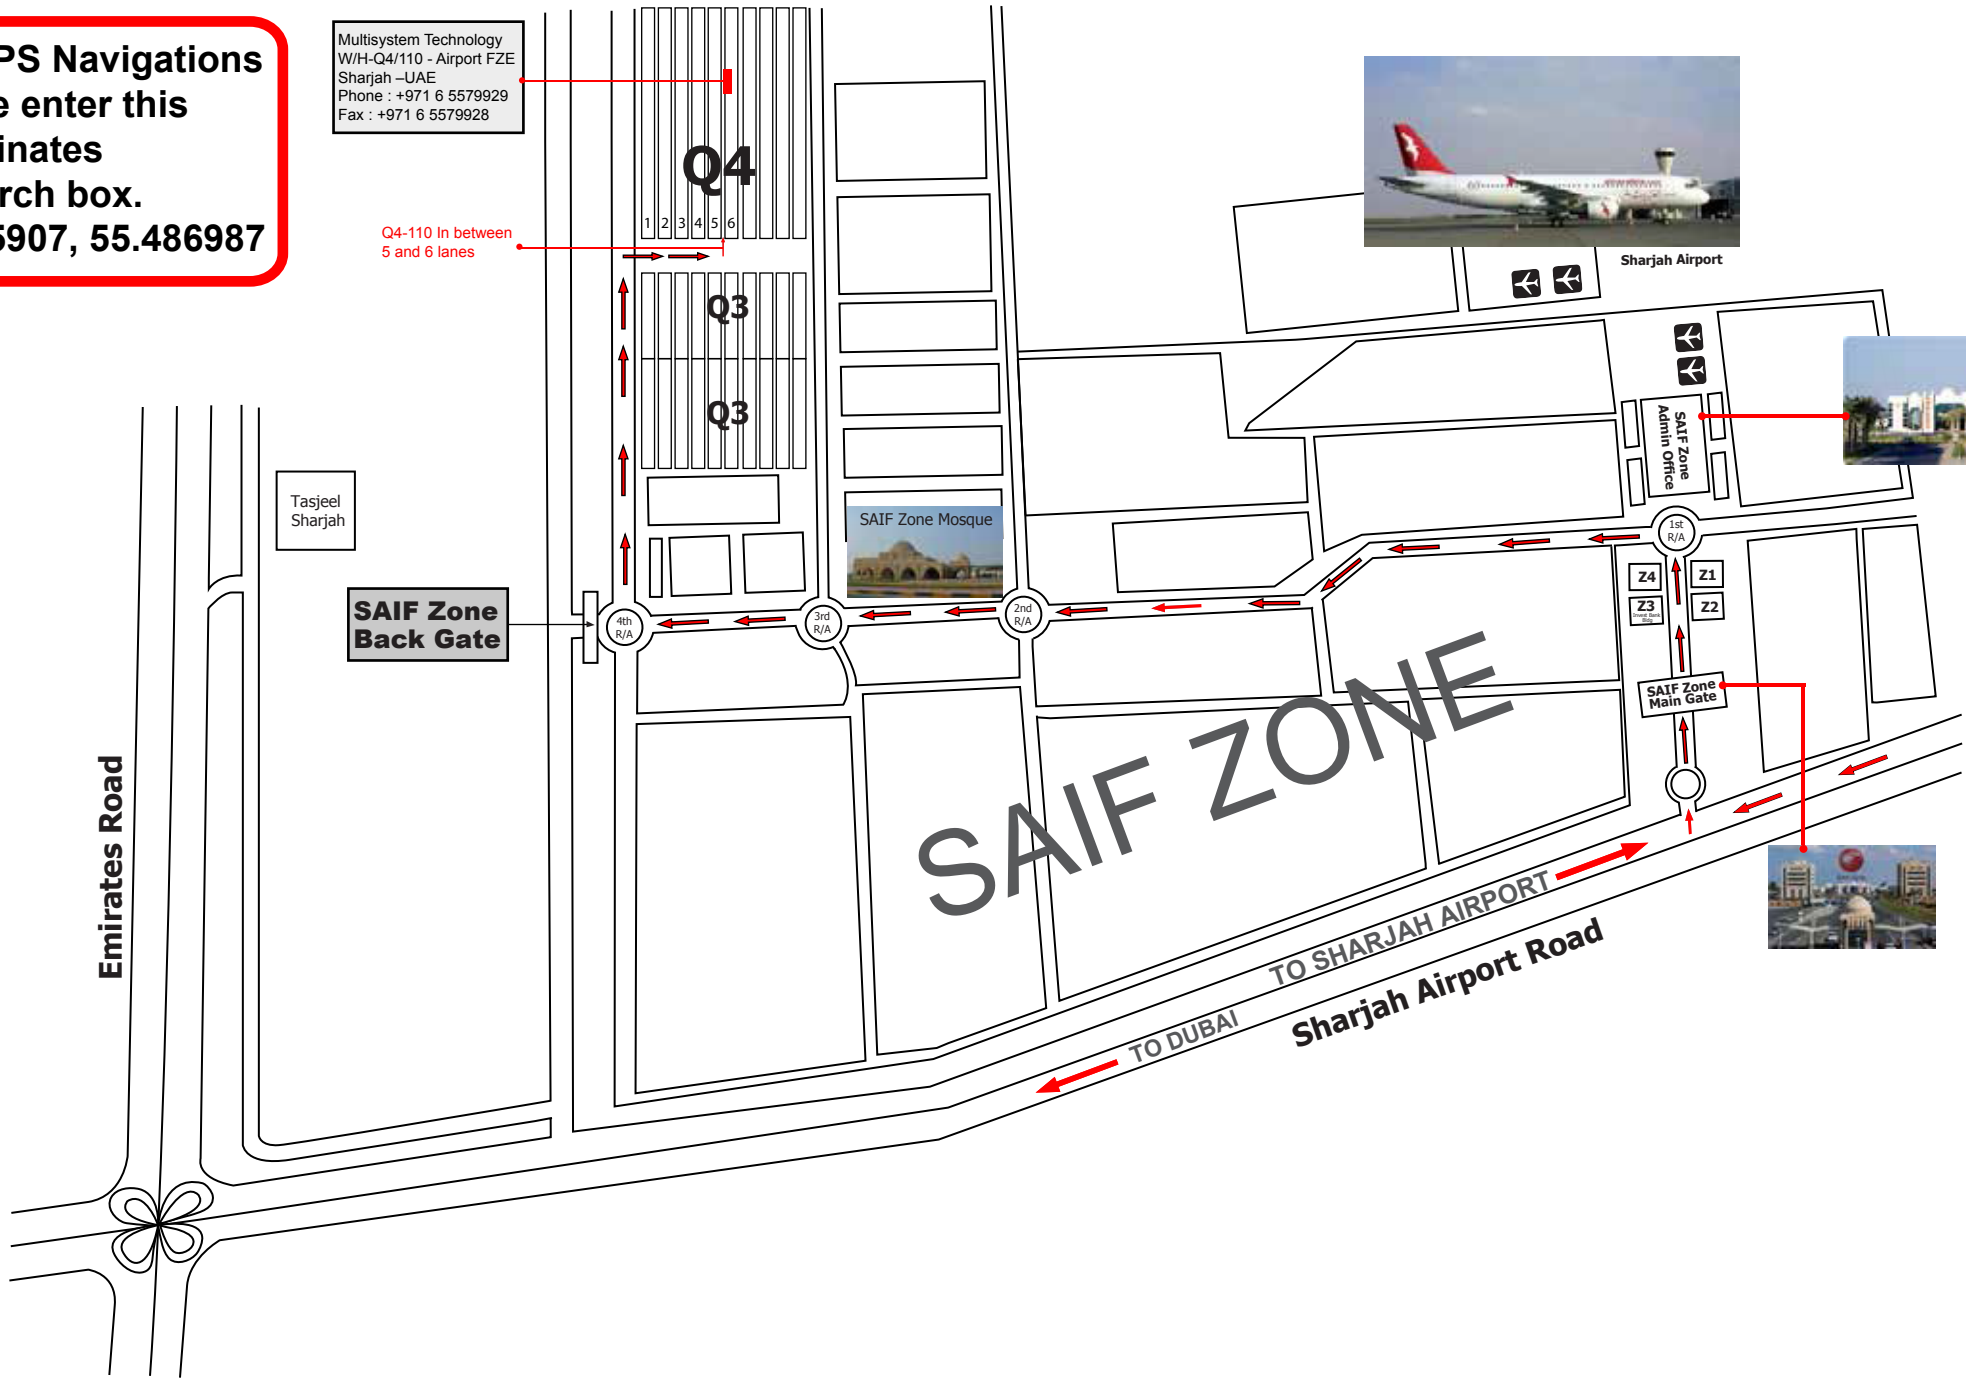

**For GPS Navigations
Please enter this
coordinates
in search box.
25.345907, 55.486987**

Multisystem Technology
W/H-Q4/110 - Airport FZE
Sharjah -UAE
Phone : +971 6 5579929
Fax : +971 6 5579928

Q4-110 In between
5 and 6 lanes

Sharjah Airport

SAIF Zone
Admin Office

SAIF Zone
Main Gate

Emirates Road

Tasjeel
Sharjah

**SAIF Zone
Back Gate**

SAIF ZONE

TO DUBAI
TO SHARJAH AIRPORT
Sharjah Airport Road

Q4
1 2 3 4 5 6

Q3

Q3

SAIF Zone Mosque

4th
R/A

3rd
R/A

2nd
R/A

1st
R/A